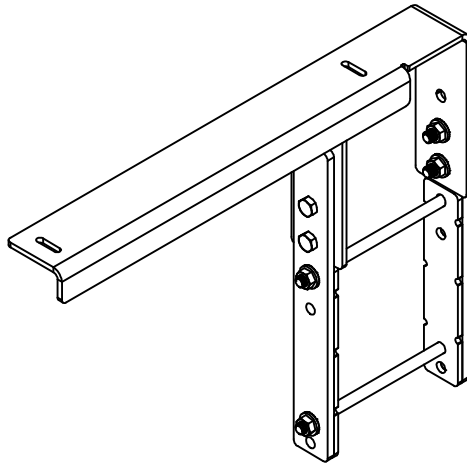

2

1

ITEM	PART #	DESCRIPTION	QTY.
1	38-9000	Planter Storage Box Mount	2
2	38-9016	Extension Bracket	4
3	99025	1/2-13 Serrated Flanged Nut	12
4	99121	1/2-13 x 1-1/2 HCS	8
5	99170	1/2"-13 x 9" HCS	4

B

B

A

A

TITLE:
 Brackets for LUB Case
 1250/55 12 & 16 Row Planter

MATERIAL

COMMENTS:

SIZE DWG. NO.

FINISH

A CA125-LUB-1216-BRK

SCALE: 1:8 WEIGHT:

SHEET 2 OF 2

DO NOT SCALE DRAWING