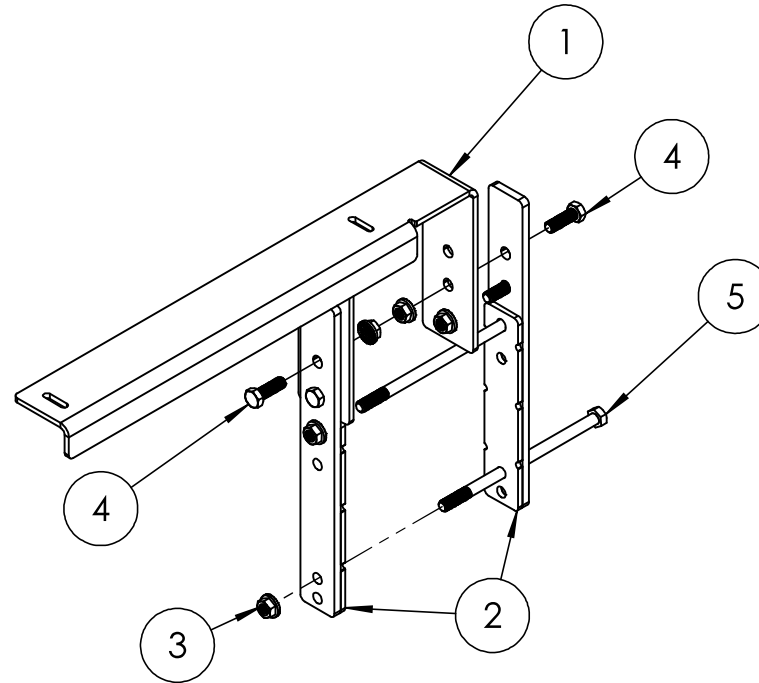

2

1

ITEM	PART #	DESCRIPTION	QTY.
1	38-9000	Planter Storage Box Mount	2
2	38-9016	Extension Bracket	4
3	99025	1/2-13 Serrated Flanged Nut	12
4	99121	1/2-13 x 1-1/2 HCS	8
5	99170	1/2"-13 x 9" HCS	4

B

B

A

A

TITLE:
 Brackets for LUB Case
 1250/55 12 & 16 Row Planter

MATERIAL

COMMENTS:

SIZE DWG. NO.

FINISH

A CA125-LUB-1216-BRK

SCALE: 1:8 WEIGHT:

SHEET 2 OF 2

DO NOT SCALE DRAWING