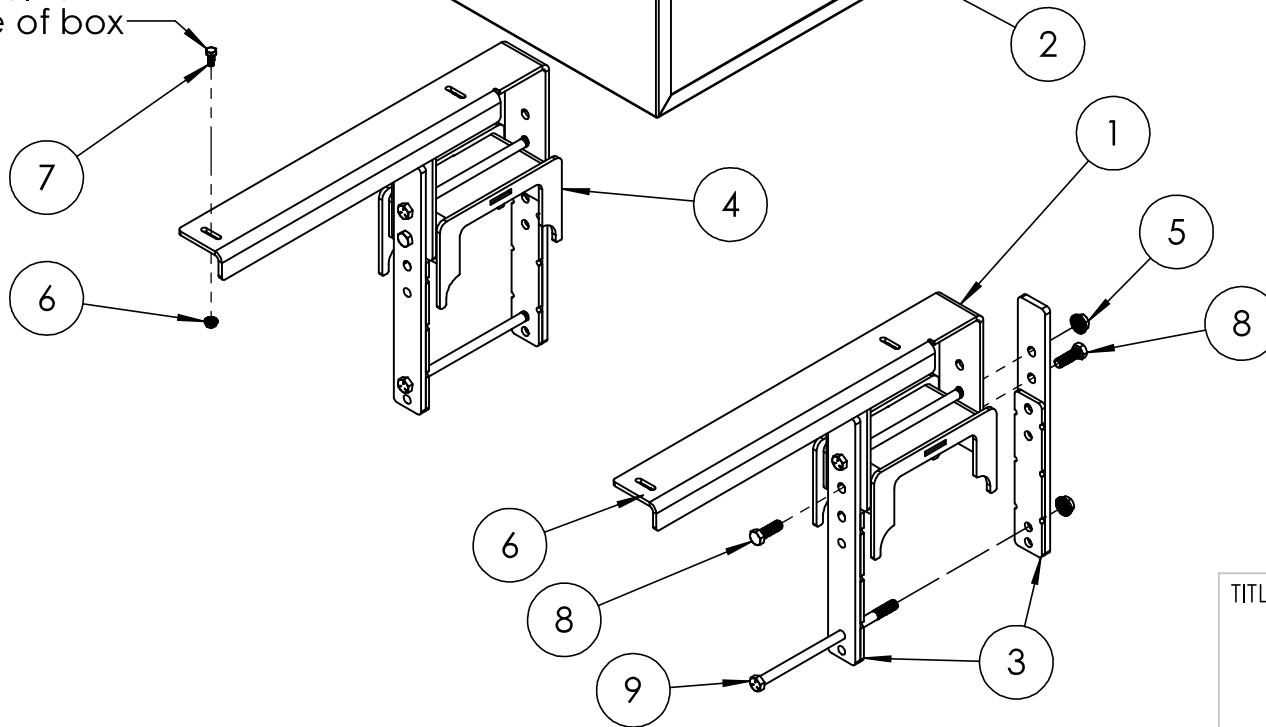

2

1

ITEM	PART #	DESCRIPTION	QTY.
1	38-9001	Case 2150 Planter Storage Box Mount	2
2	38-9008	Large Storage Box	1
3	38-9016	Extension Bracket	4
4	38-9019	8" Standoff	2
5	99025	1/2-13 Serrated Flanged Nut	8
6	99032	5/16-18 Serrated Flanged Nut	4
7	99104	5/16 x 3/4 Hex Bolt	4
8	99121	1/2-13 x 1-1/2 HCS	4
9	99177	1/2"-13 x 10" HCS	4

This bolt on
inside of box

TITLE:
Large Box for Case 2150 24
Row Planter

DO NOT SCALE DRAWING

MATERIAL

COMMENTS:

SIZE DWG. NO.

A CA2150-LUB-24

FINISH