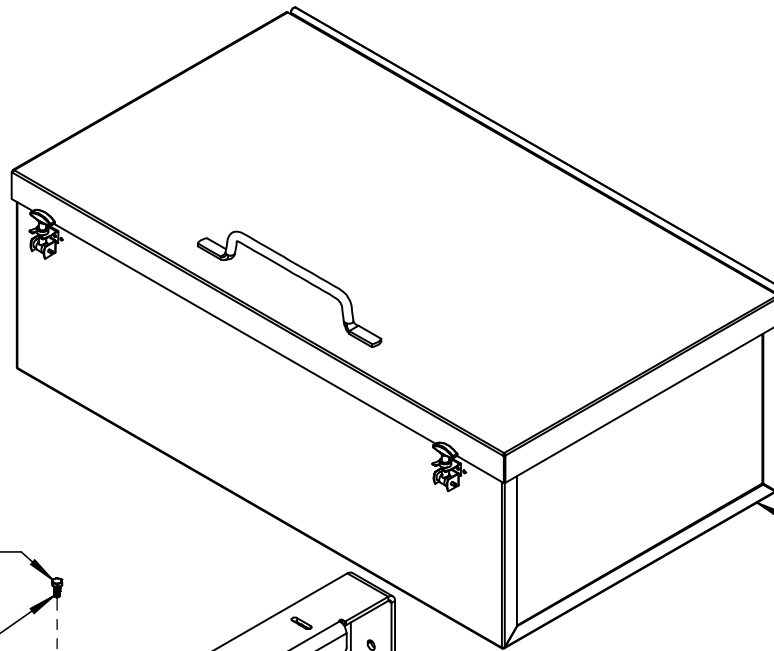

2

1

ITEM	PART #	DESCRIPTION	QTY.
1	38-9001	Case 2150 Planter Storage Box Mount	2
2	38-9008	Large Storage Box	1
3	38-9016	Extension Bracket	4
4	38-9019	8" Standoff	2
5	99025	1/2-13 Serrated Flanged Nut	8
6	99032	5/16-18 Serrated Flanged Nut	4
7	99104	5/16 x 3/4 Hex Bolt	4
8	99121	1/2-13 x 1-1/2 HCS	4
9	99177	1/2"-13 x 10" HCS	4

This bolt on
inside of box

TITLE:
Large Box for Case 2150 24
Row Planter

DO NOT SCALE DRAWING

MATERIAL

COMMENTS:

SIZE DWG. NO.

A CA2150-LUB-24

FINISH