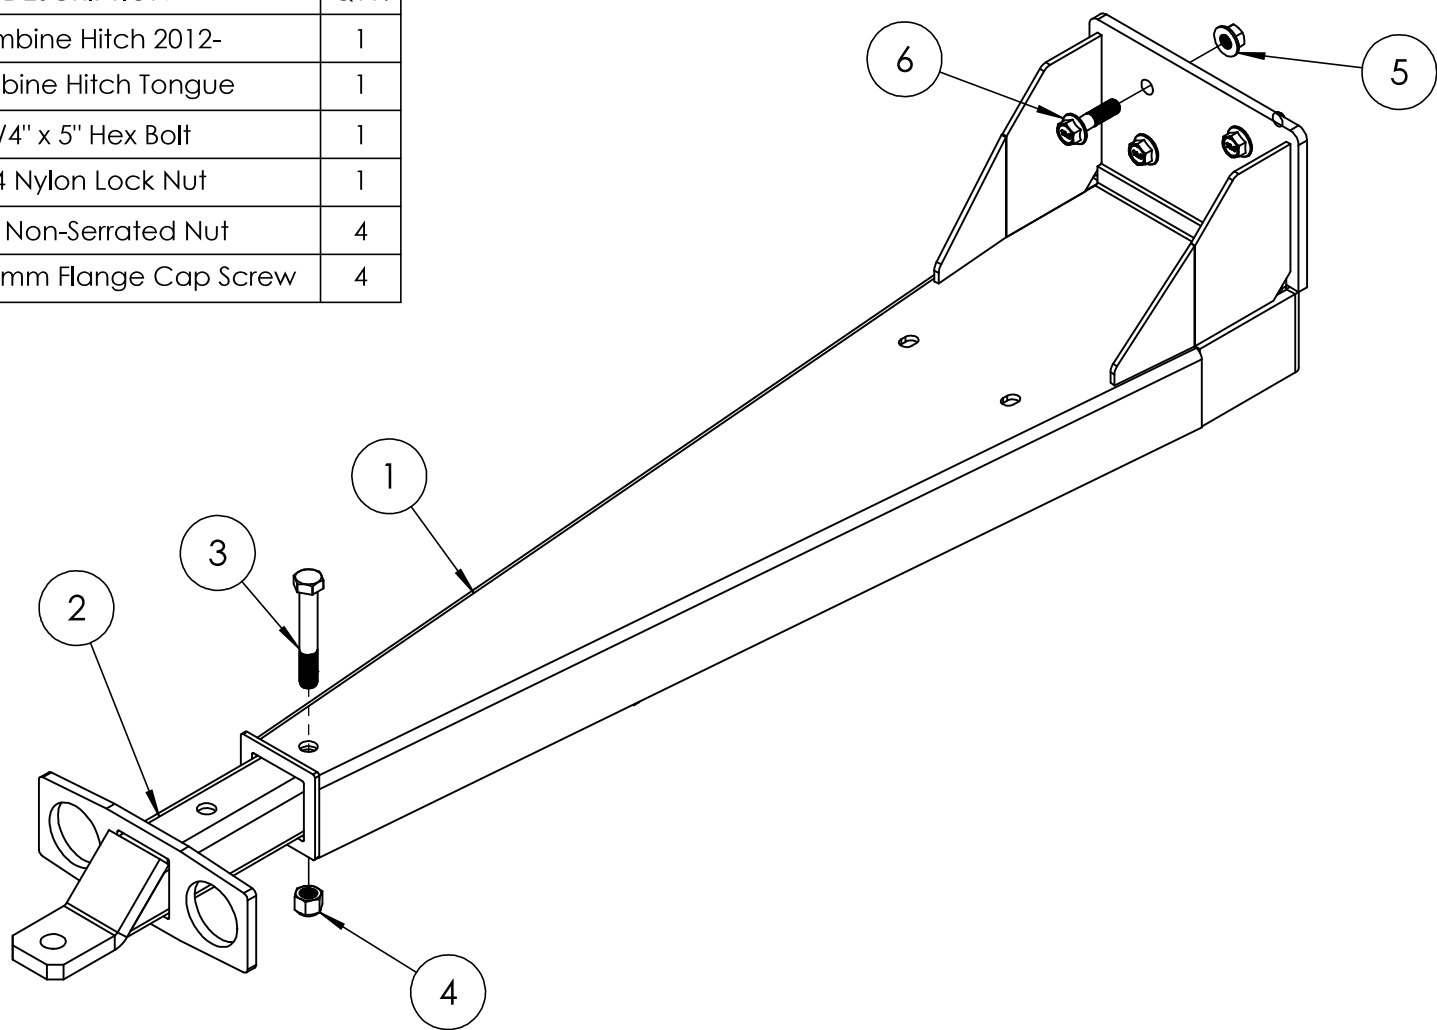

2

1

ITEM	PART #	DESCRIPTION	QTY.
1	25-9117	Combine Hitch 2012-	1
2	25-9900	Combine Hitch Tongue	1
3	99112	3/4" x 5" Hex Bolt	1
4	99113	3/4 Nylon Lock Nut	1
5	99228	M16 Non-Serrated Nut	4
6	99235	M16x2x60mm Flange Cap Screw	4

B

B

A

A

TITLE:  
 JD X9 Series Combine Tow Hitch  
 2021 and Newer

MATERIAL	COMMENTS:
FINISH	

SIZE	DWG. NO.
<b>A</b>	<b>CBTH-JDX9</b>
SCALE: 1:8	WEIGHT:
SHEET 2 OF 2	

DO NOT SCALE DRAWING