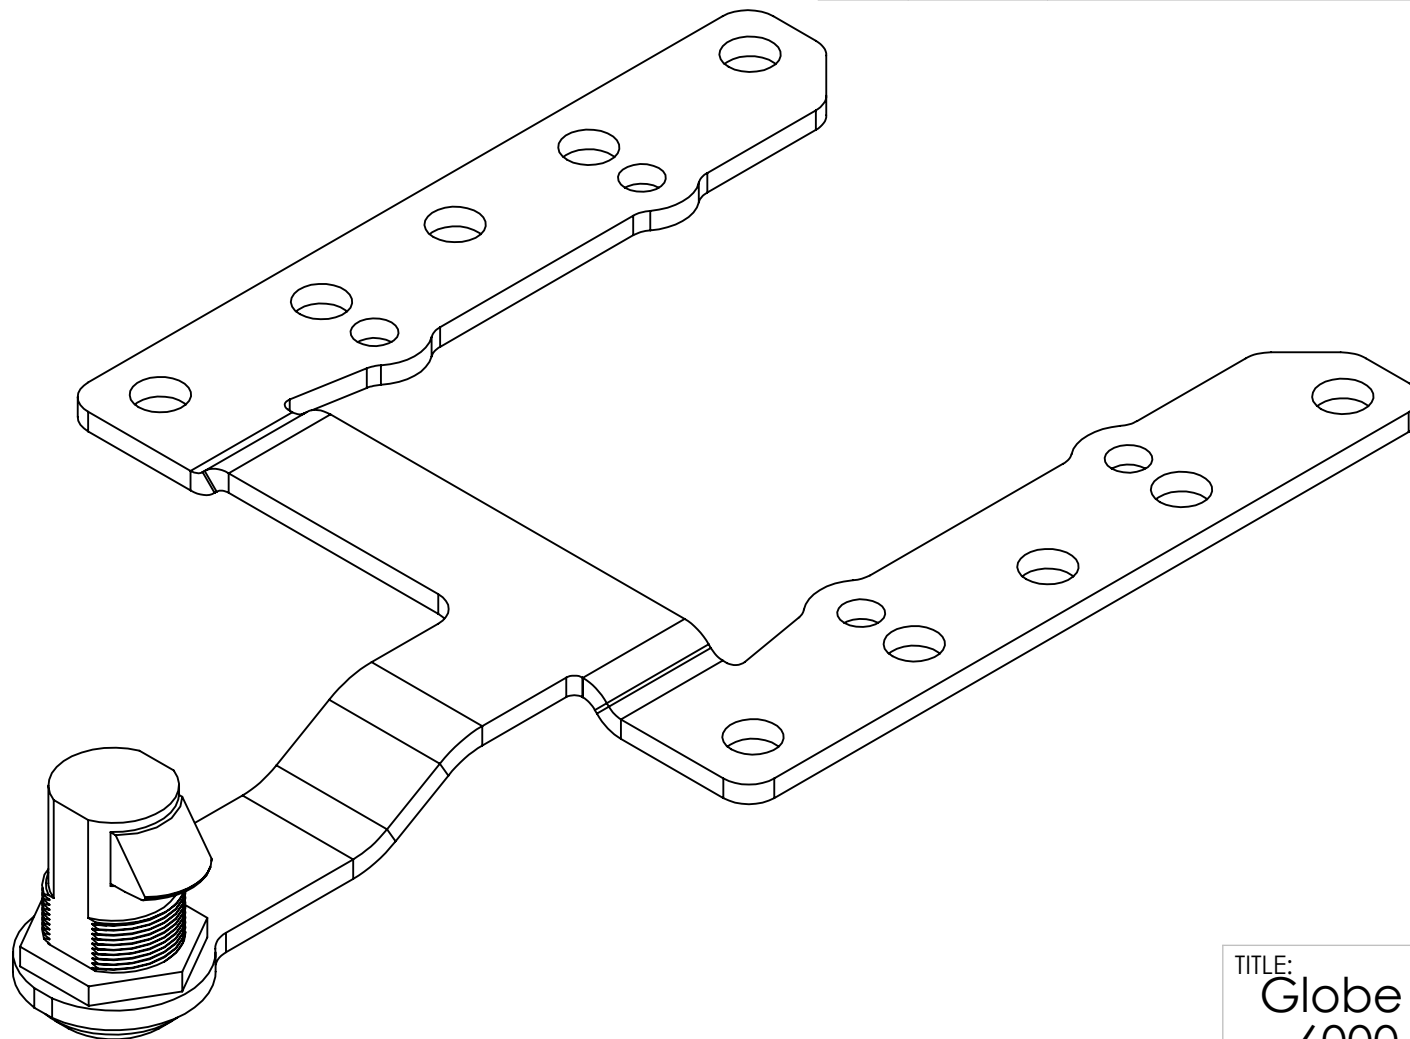

2

1

ITEM	PART #	DESCRIPTION	QTY.
1	60-1000	StarFire 6000 Series Globe Lock Bracket	1
2	99185	Keyed Push-to-Close Lock	1

B

B

A

A

TITLE:  
**Globe Lock for Deere  
 6000 Series StarFire**

DO NOT SCALE DRAWING

MATERIAL

COMMENTS:

SIZE DWG. NO.

**A GL-JD6000**

FINISH

SCALE: 1:1 WEIGHT:

SHEET 1 OF 1